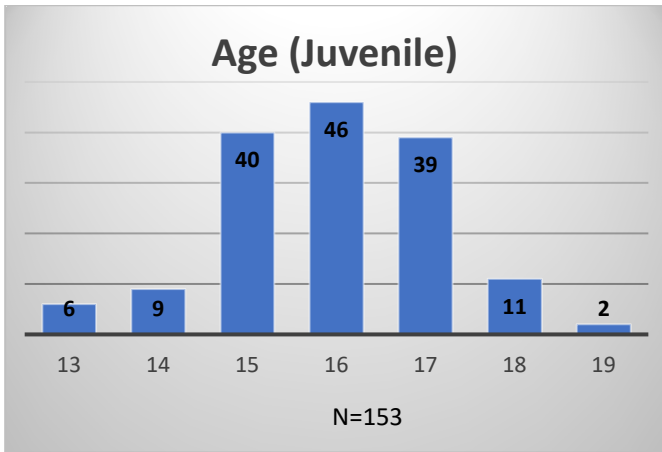

**Daily Data Dashboard – October 13, 2023**  
**Demographics for JTDC Population**  
**Friday Morning Midnight Count**

Total # of probation Involved youth<sup>1</sup>: 1,299

<sup>1</sup> Probation Active: Any youth who is pending sentencing with an active social history, has been formally placed on probation or supervision with Cook County Juvenile Probation on the date of the report.

**Daily Data Dashboard – October 13, 2023**  
**Demographics for JTDC Population**  
**Friday Morning Midnight Count**