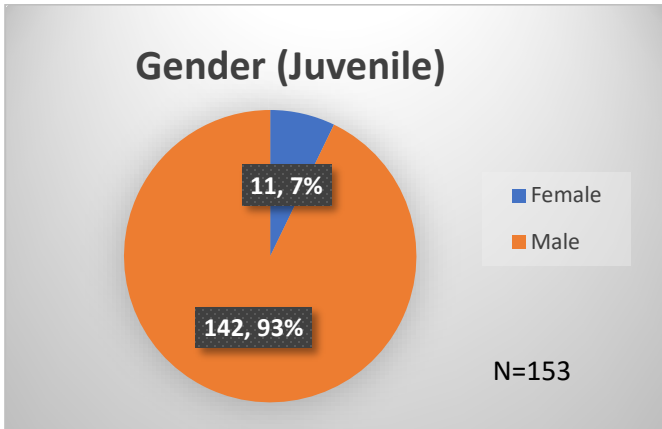

**Daily Data Dashboard – October 13, 2023**  
**Demographics for JTDC Population**  
**Friday Morning Midnight Count**

Total # of probation Involved youth<sup>1</sup>: 1,299

<sup>1</sup> Probation Active: Any youth who is pending sentencing with an active social history, has been formally placed on probation or supervision with Cook County Juvenile Probation on the date of the report.