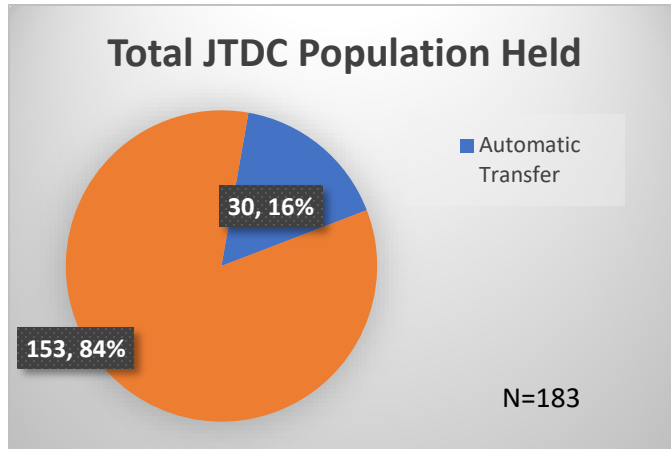

**Daily Data Dashboard – October 13, 2023**  
**Demographics for JTDC Population**  
**Friday Morning Midnight Count**

Total # of probation Involved youth<sup>1</sup>: 1,299

<sup>1</sup> Probation Active: Any youth who is pending sentencing with an active social history, has been formally placed on probation or supervision with Cook County Juvenile Probation on the date of the report.

**Daily Data Dashboard – October 13, 2023**  
**Demographics for JTDC Population**  
**Friday Morning Midnight Count**