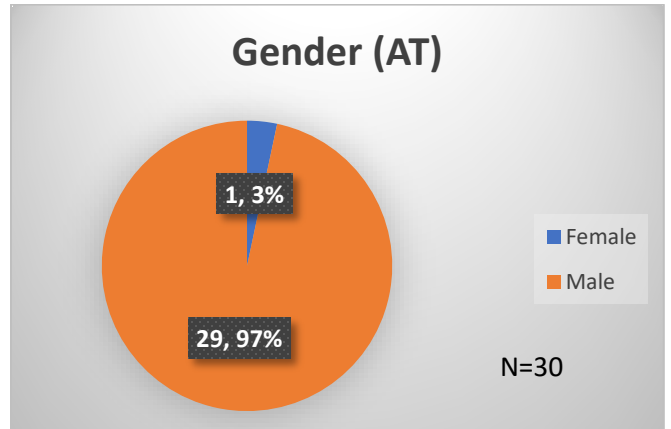

**Daily Data Dashboard – October 13, 2023**  
**Demographics for JTDC Population**  
**Friday Morning Midnight Count**

Total # of probation Involved youth<sup>1</sup>: 1,299

<sup>1</sup> Probation Active: Any youth who is pending sentencing with an active social history, has been formally placed on probation or supervision with Cook County Juvenile Probation on the date of the report.