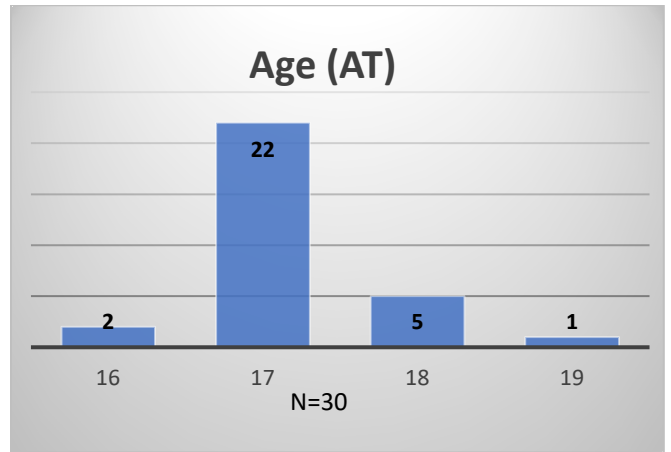

**Daily Data Dashboard – October 13, 2023**  
**Demographics for JTDC Population**  
**Friday Morning Midnight Count**

Total # of probation Involved youth<sup>1</sup>: 1,299

<sup>1</sup> Probation Active: Any youth who is pending sentencing with an active social history, has been formally placed on probation or supervision with Cook County Juvenile Probation on the date of the report.

**Daily Data Dashboard – October 13, 2023**  
**Demographics for JTDC Population**  
**Friday Morning Midnight Count**